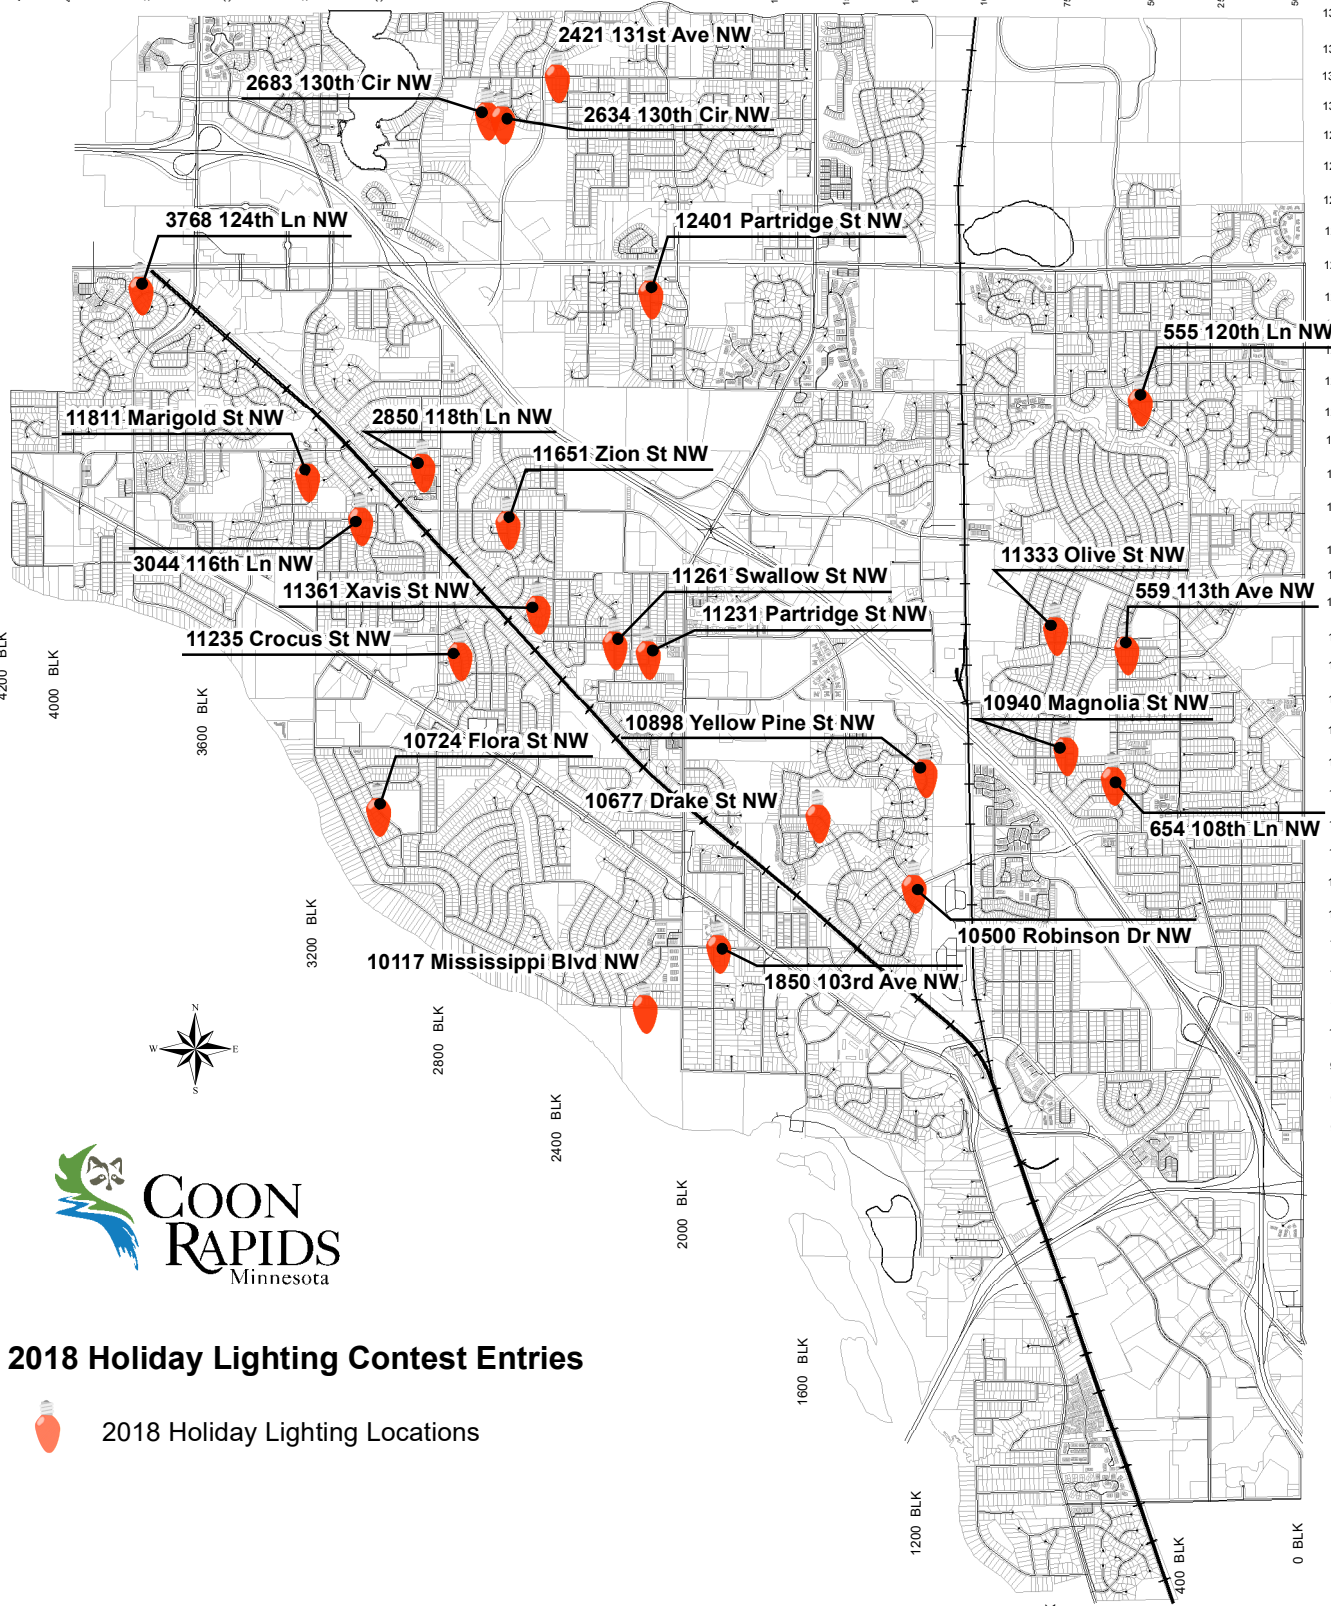

4150 9TH AVE  
 4100 ELDORADO ST  
 4050 DAKOTA ST  
 4000 CREE ST  
 3950 BLACKFOOT ST  
 3900 AZTEC ST  
 3850 ZEA ST  
 3800 YUCCA ST  
 3750 XENA ST  
 3700 WOODBINE ST  
 3650 VINTAGE ST  
 3600 UNDERCLIFF ST  
 3550 TULIP ST  
 3500 ROSE ST  
 3450 QUAY ST  
 3400 POPPY ST  
 3350 ORCHID ST  
 3300 NARCISSUS ST  
 3250 MARIGOLD ST  
 3200 LILY ST  
 3150 KERRY ST  
 3100 JONQUIL ST  
 3050 IVYWOOD ST  
 3000 HEATHER ST  
 2950 GLADIOLA ST  
 2900 FLORA ST  
 2850 EDELWEISS ST  
 2800 CAROLAS ST  
 2750 CROCUS ST  
 2700 BITTERSWEET ST  
 2650 ARROWHEAD ST  
 2600 ZION ST  
 2550 YUKON ST  
 2500 XAVIS ST  
 2450 WREN ST  
 2400 VERDIN ST  
 2350 UPLANDER ST  
 2300 THRUSH ST  
 2250 SIBYL ST  
 2200 RAVEN ST  
 2150 QUINN ST  
 2100 PARTRIDGE ST  
 2050 OSAGE ST  
 2000 NIGHTINGALE ST  
 1950 MARTIN ST  
 1900 LINNET ST  
 1850 KILLDEER ST  
 1800 JAY ST  
 1750 IBIS ST  
 1700 HUMMINGBIRD ST  
 1650 GROUSE ST  
 1600 FLAMINGO ST  
 1550 EAGLE ST  
 1500 DRAKE ST  
 1450 CRANE ST  
 1400 BLUEBIRD ST  
 1350 WOOD ST  
 1300 ZEPHYRUS ST  
 1250 YELLOW PINE ST  
 1200 XEON ST  
 1150 WINTERGREEN ST  
 1100 VALE ST  
 1050 UNITY ST  
 1000 TAMARACK ST  
 950 STAMORE ST  
 900 QUINCY ST  
 850 PALM ST  
 800 OLIVE ST  
 750 NORWAY ST  
 700 MAGNOLIA ST  
 650 MARCH ST  
 600 KUMQUAT ST  
 550 JUNIPER ST  
 500 ILEX ST  
 450 HOLLY ST  
 400 GOLDENROD ST  
 350 FLINTWOOD ST  
 300 EVERGREEN ST  
 250 DOGWOOD ST  
 200 COTTONWOOD ST  
 150 BUTTERNUT ST  
 100 ALDER ST  
 50 UNIVERSITY AVE

## 2018 Holiday Lighting Contest Entries

 2018 Holiday Lighting Locations