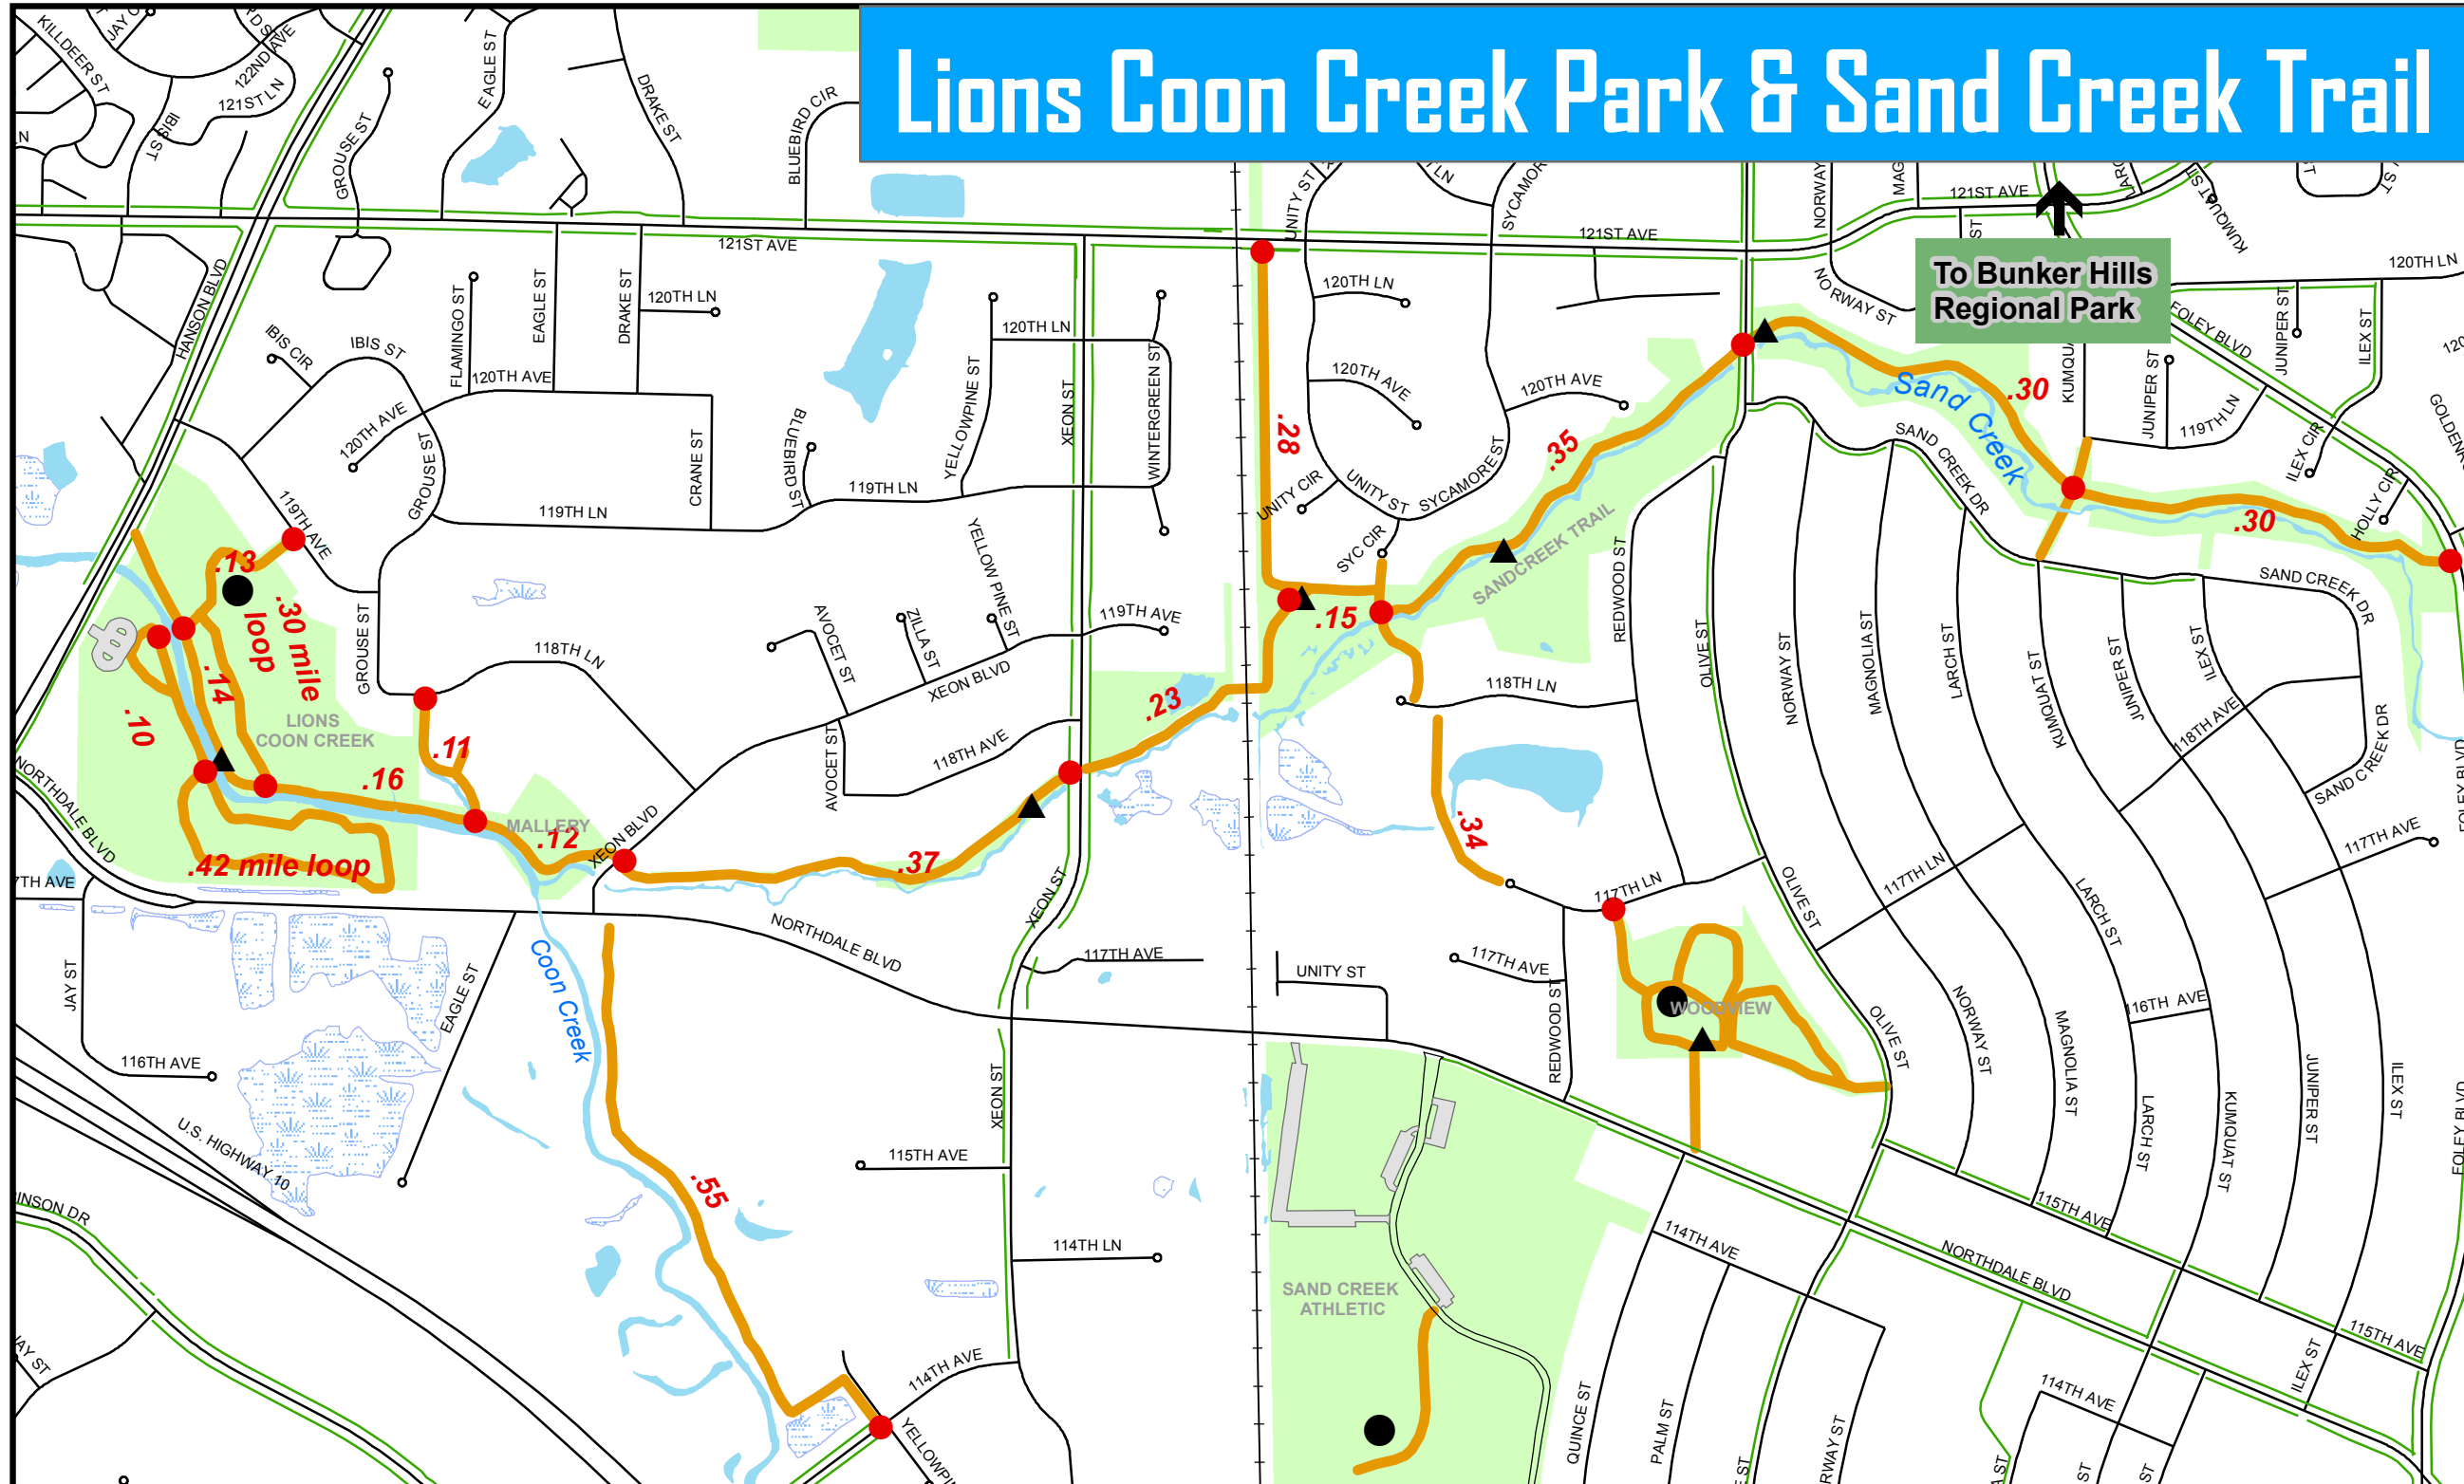

Lions Coon Creek Park & Sand Creek Trail

Legend

- Trail
- Sidewalk
- Railroad
- Road
- Playground
- Bench
- Marsh
- Pond
- Park
- Parking lot

— .35 ● Trail - approx. mileage between points