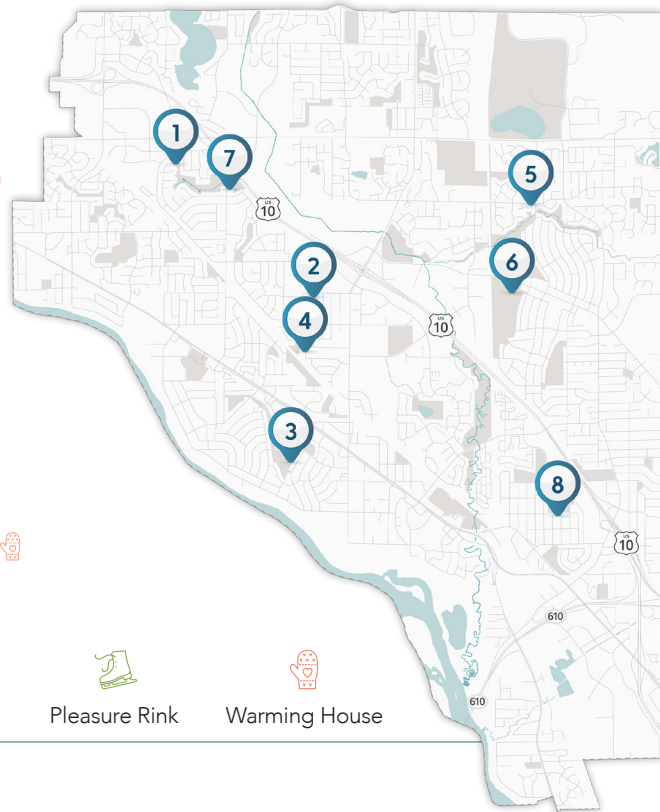

While warming houses are open specific hours,
outdoor rinks are open during normal park hours,
5 a.m. to 10 p.m.

- 1** Marshland Park 
11702 Xeon Blvd.
- 2** Peppermint Stick Park 
11480 Raven St.
- 3** Riverview Park    
2420 105th Ave.
- 4** Rockslide Park 
11200 Swallow St.
- 5** Sand Creek Elementary 
12156 Olive St.
- 6** Sand Creek Park   
1008 Northdale Blvd.
- 7** Thorpe Park    
2691 Carlson Dr.
- 8** Wintercrest Park    
10300 Woodcrest Dr.

Hockey Rink

Sledding Hill

Pleasure Rink

Warming House

Community strength... for generations

coonrapidsmn.gov

Stay connected

 CityofCoonRapidsMinnesota

 coonrapidsgov

 CTNCoonRapids

 cityofcoonrapids