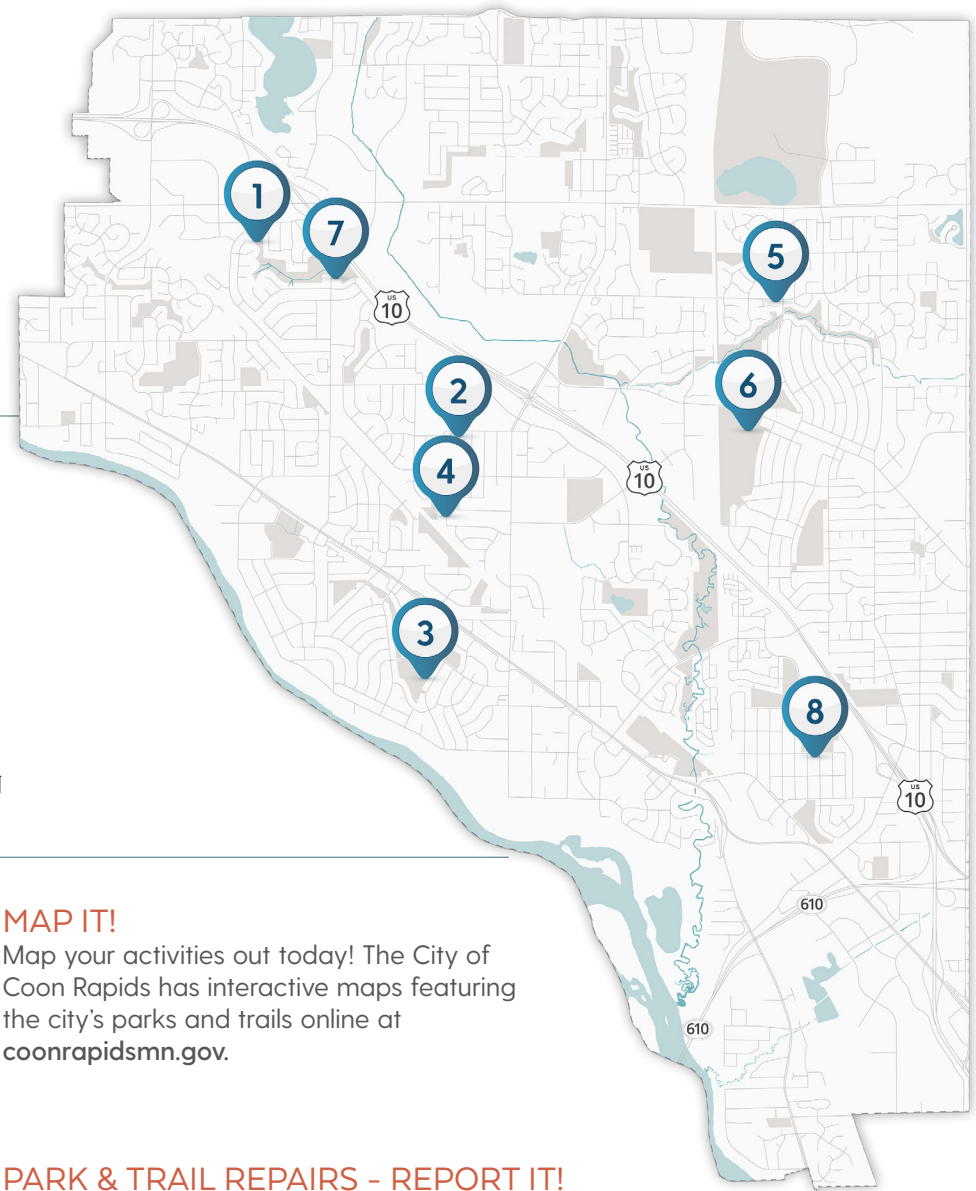

# WINTER IN Coon Rapids

1 Marshland Park ❄️  
11702 Xeon Blvd.

2 Peppermint Stick Park ❄️  
11480 Raven St.

3 Riverview Park 🏂❄️🛷🏠  
2420 105th Ave.

4 Rockslide Park ❄️  
11200 Swallow St.

5 Sand Creek Elementary ❄️  
12156 Olive St.

6 Sand Creek Park 🏂🛷🏠  
1008 Northdale Blvd.

7 Thorpe Park 🏂❄️🛷🏠  
2691 Carlson Dr.

8 Wintercrest Park 🏂❄️🛷🏠  
10300 Woodcrest Dr.

While warming houses are open specific hours, outdoor rinks are open during normal park hours, 5 a.m. to 10 p.m.

**FAMILY SKATE NIGHTS:** Dec. 20, Jan. 17, Feb. 14

Come out to Sand Creek Park and skate the full-sized hockey rink or open pleasure rink! Concessions are available for purchase 5-7:30 p.m. Provided by the North Star Lions Club.

## MAP IT!

Map your activities out today! The City of Coon Rapids has interactive maps featuring the city's parks and trails online at [coonrapidsmn.gov](http://coonrapidsmn.gov).